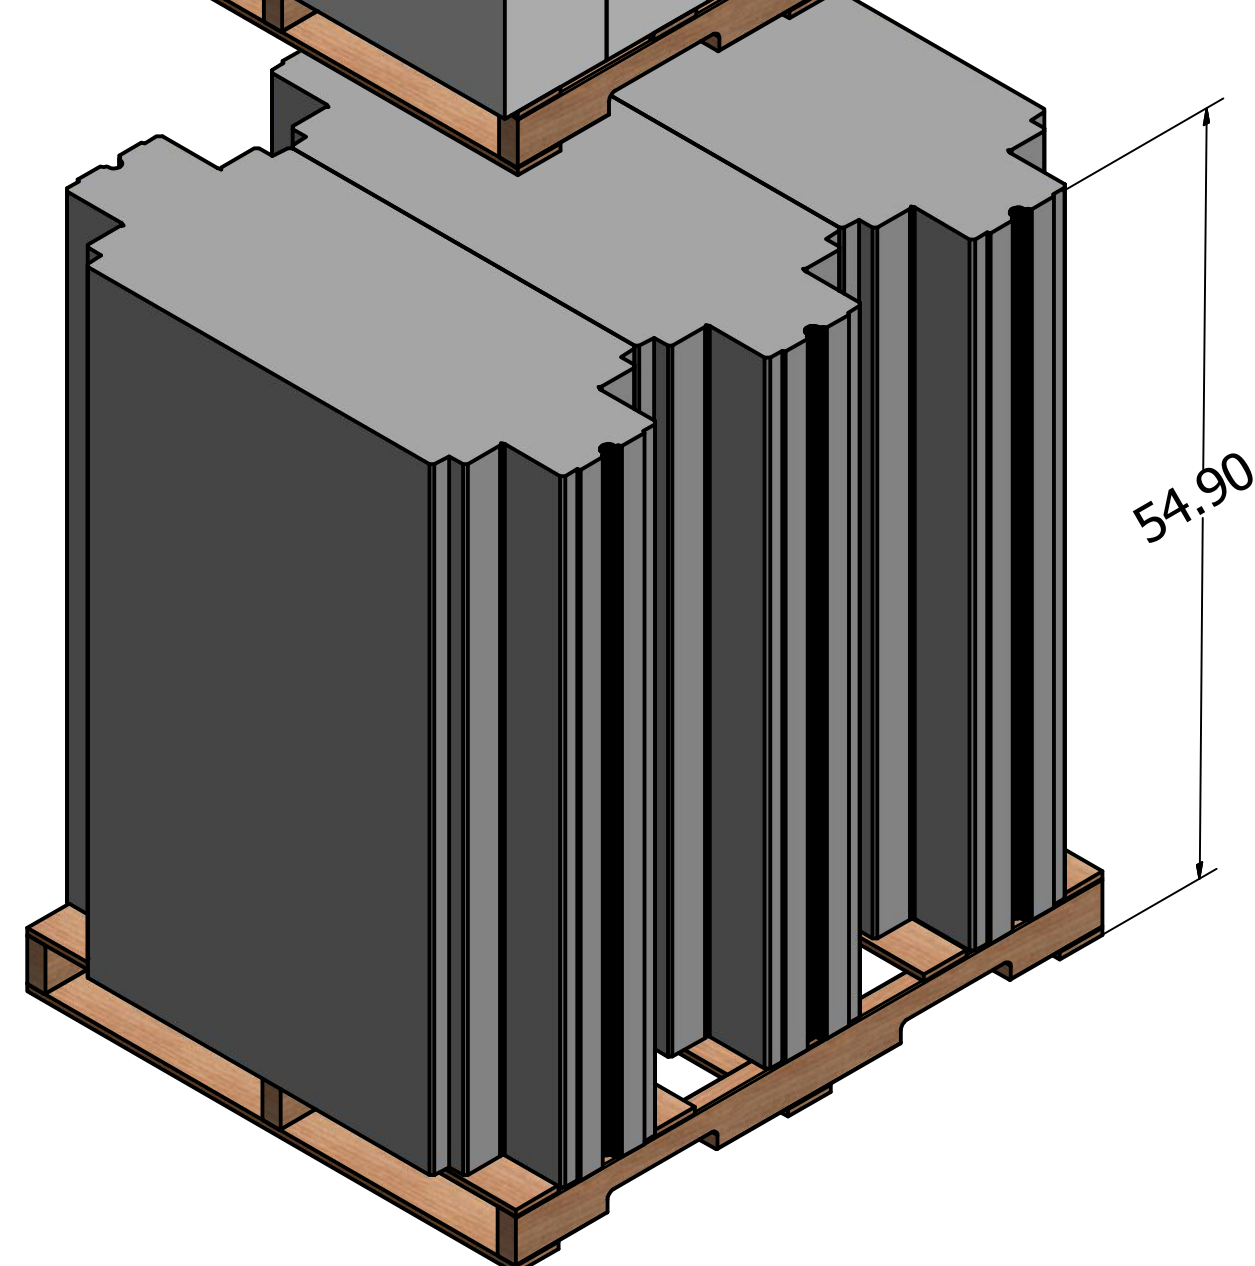

Comparison of Flat/Unfilled Boxes in Storage

Box Type: Fillet Fish Box

COOLSEAL

STYROFOAM

1200 LIDS

57.00

Lids stack on bases
when stored

1200 BASES

54.90

1200 TOTAL BOXES
40"x48" FOOTPRINT

23.00

9.25

6.50

**56
STYROFOAM BOXES
2 HIGH - 112 BOXES**

112 TOTAL BOXES
40"x48" FOOTPRINT

**MORE THAN 10X MORE FLAT/UNFILLED BOXES OF COOLSEAL BOXES IN A 40X48 FOOTPRINT FOR STORAGE
1200 COOLSEAL BOXES VS 112 STYROFOAM BOXES**