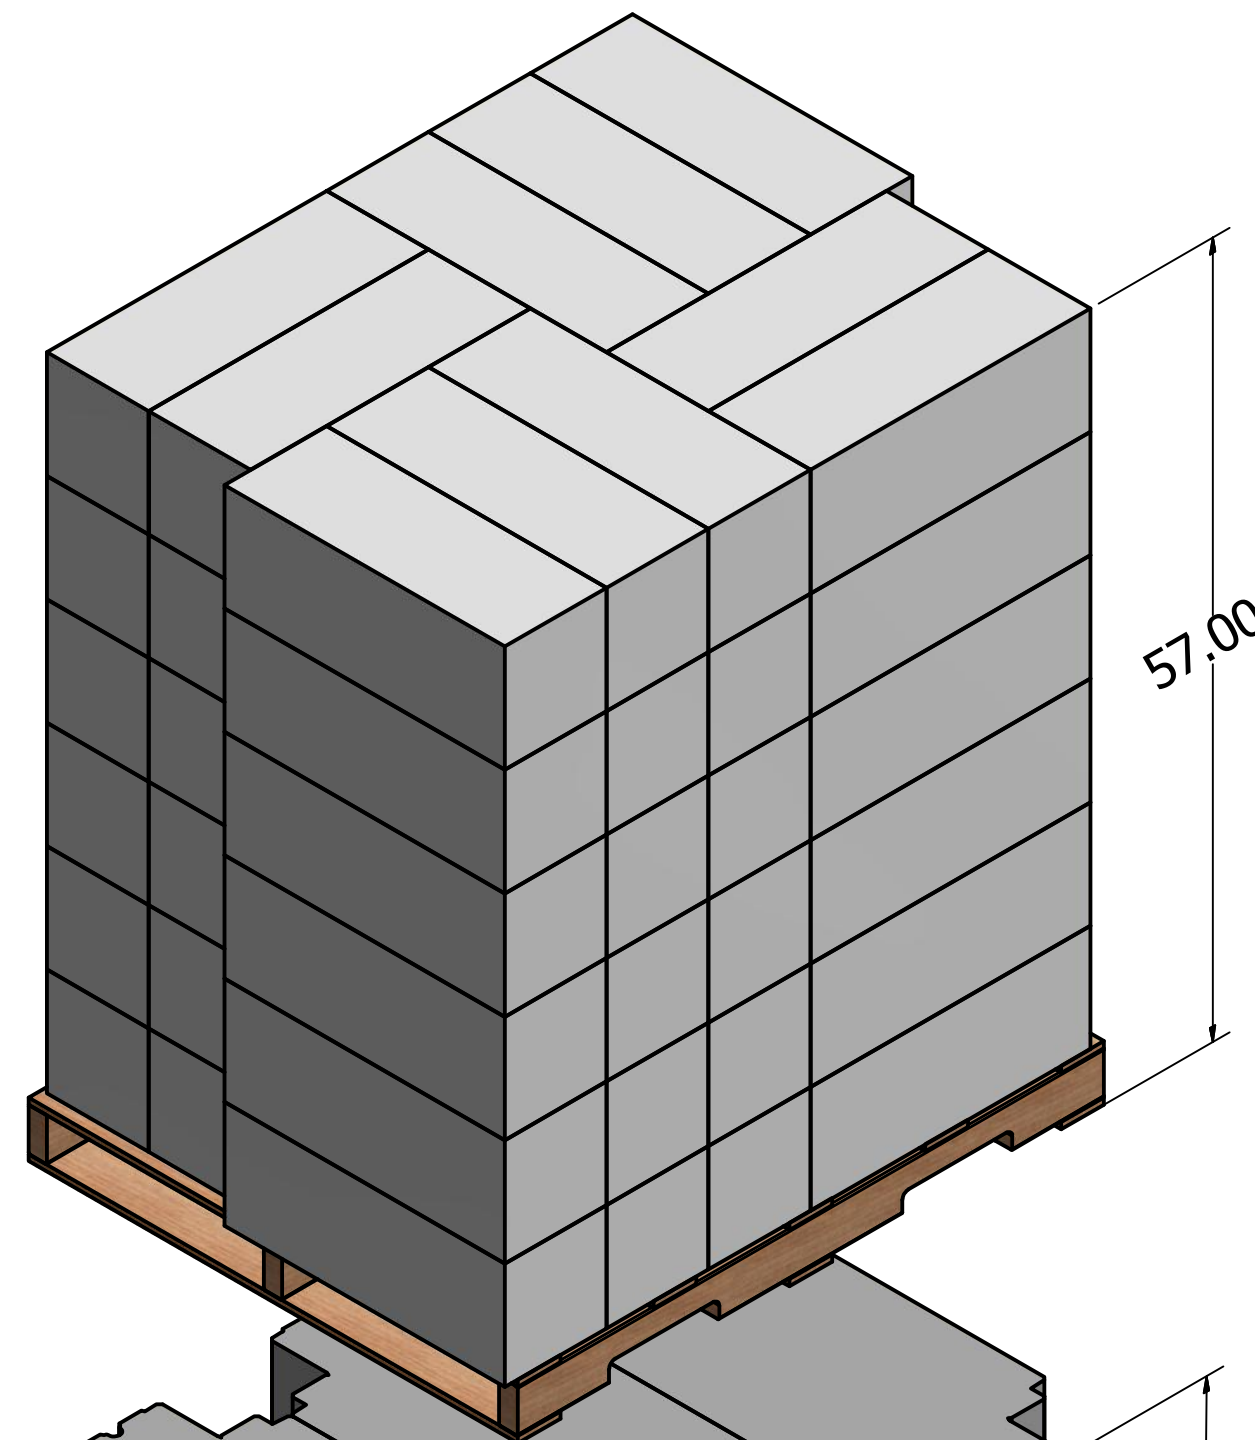

Comparison of Flat/Unfilled Boxes in Storage

Box Type: Fillet Fish Box

COOLSEAL

STYROFOAM

1200 LIDS

57.00

Lids stack on bases
when stored

1200 BASES

54.90

1200 TOTAL BOXES
40"x48" FOOTPRINT

23.00

9.25

6.50

**56
STYROFOAM BOXES
2 HIGH - 112 BOXES**

112 TOTAL BOXES
40"x48" FOOTPRINT

**MORE THAN 10X MORE FLAT/UNFILLED BOXES OF COOLSEAL BOXES IN A 40X48 FOOTPRINT FOR STORAGE
1200 COOLSEAL BOXES VS 112 STYROFOAM BOXES**