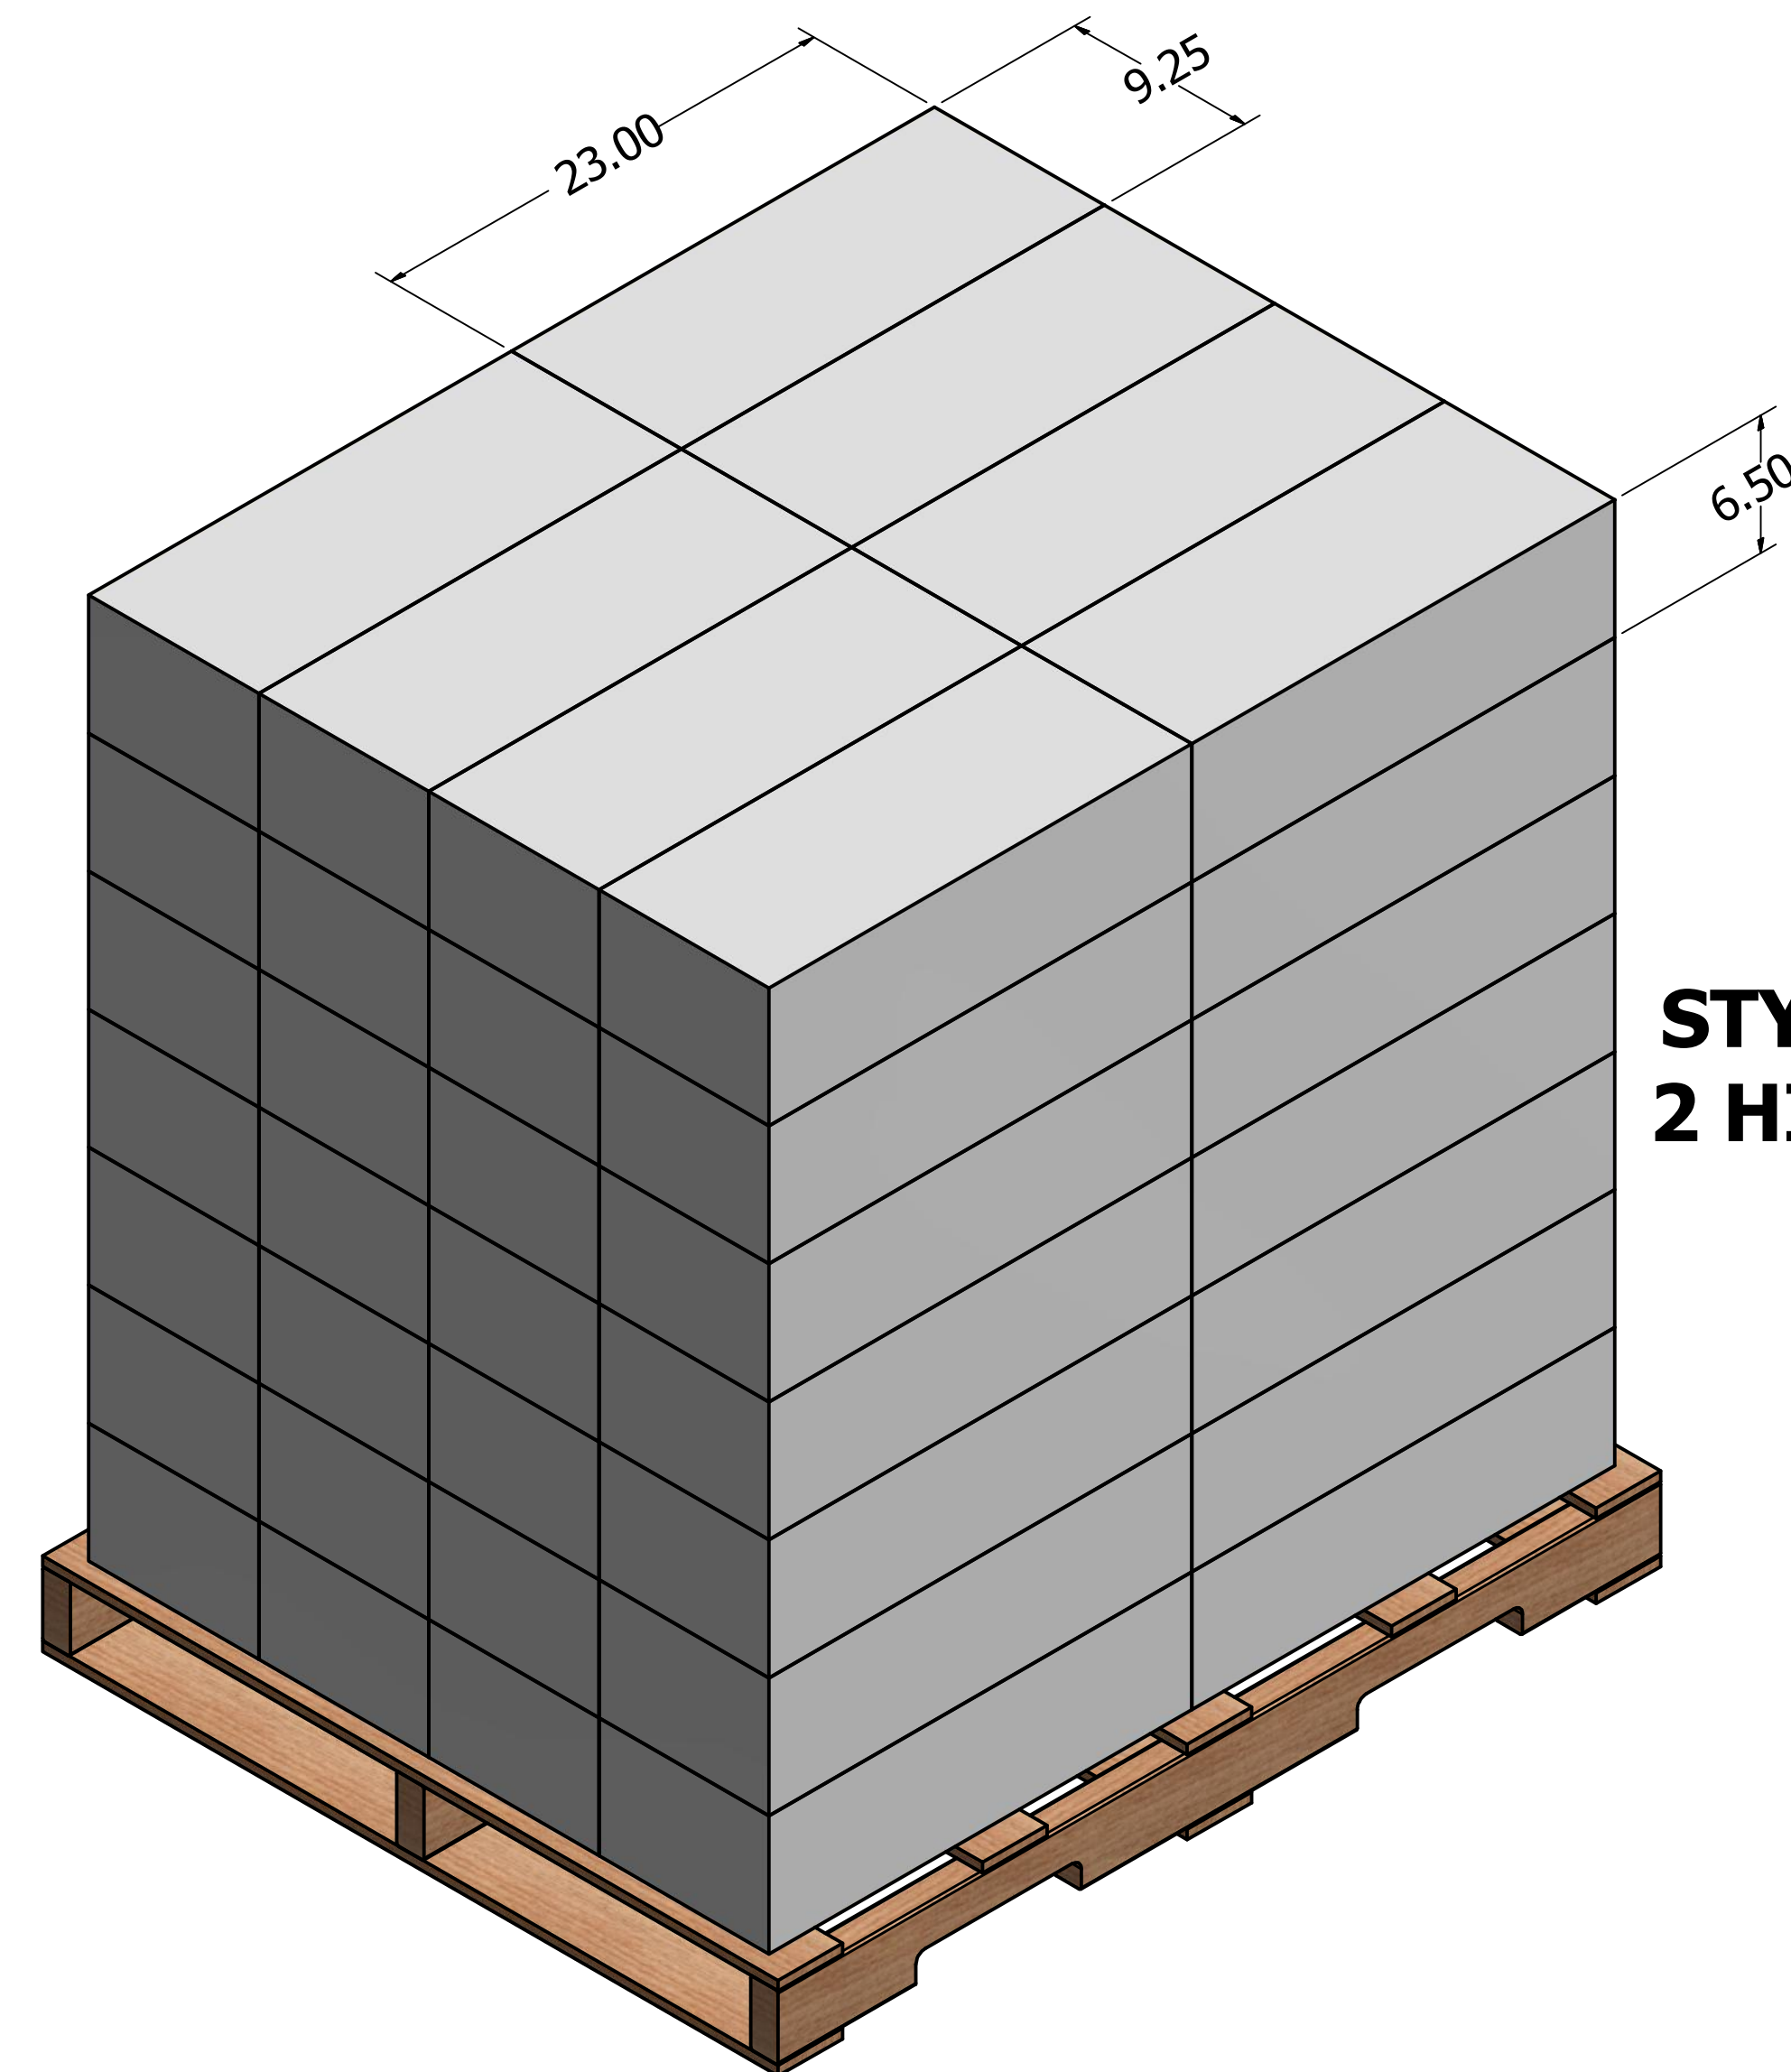

Comparison of Flat/Unfilled Boxes in Storage

Box Type: Fillet Fish Box

COOLSEAL

STYROFOAM

1200 LIDS

57.00

Lids stack on bases
when stored

1200 BASES

54.90

1200 TOTAL BOXES
40"x48" FOOTPRINT

23.00

9.25

6.50

**56
STYROFOAM BOXES
2 HIGH - 112 BOXES**

112 TOTAL BOXES
40"x48" FOOTPRINT

**MORE THAN 10X MORE FLAT/UNFILLED BOXES OF COOLSEAL BOXES IN A 40X48 FOOTPRINT FOR STORAGE
1200 COOLSEAL BOXES VS 112 STYROFOAM BOXES**